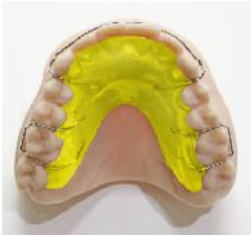

HAWLEY RETAINER COLORS

REGULAR

PURPLE

PINK

ORANGE

YELLOW

WHITE

GREEN

LIME

BLUE

RED

TEAL

BLACK

NEON (opaque)

TEAL

CORAL